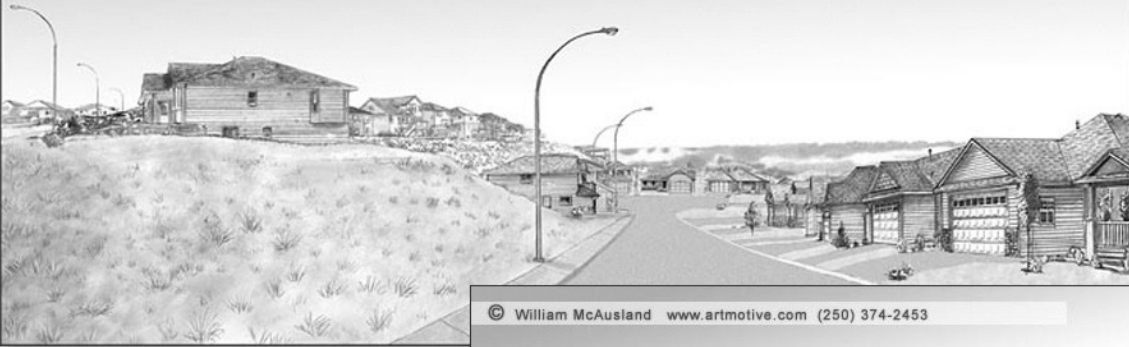

Site Drawings

© William McAusland www.artmotive.com (250) 374-2453

© William McAusland www.artmotive.com (250) 374-2453

William McAusland
www.mcauslandstudios.com

"Your Illustration Solution"

1860 Lodgepole Drive, Kamloops B.C. Canada V1S 1X8 phone:250.374.2453