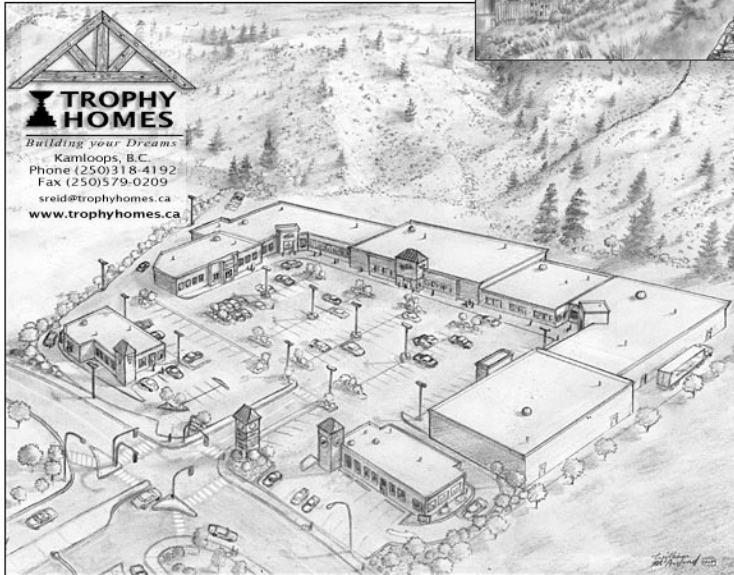

Site Drawings

© William McAusland www.artmotive.com (250) 374-2453

© William McAusland www.artmotive.com (250) 374-2453

William McAusland
www.mcauslandstudios.com

"Your Illustration Solution"

1860 Lodgepole Drive, Kamloops B.C. Canada V1S 1X8 phone:250.374.2453